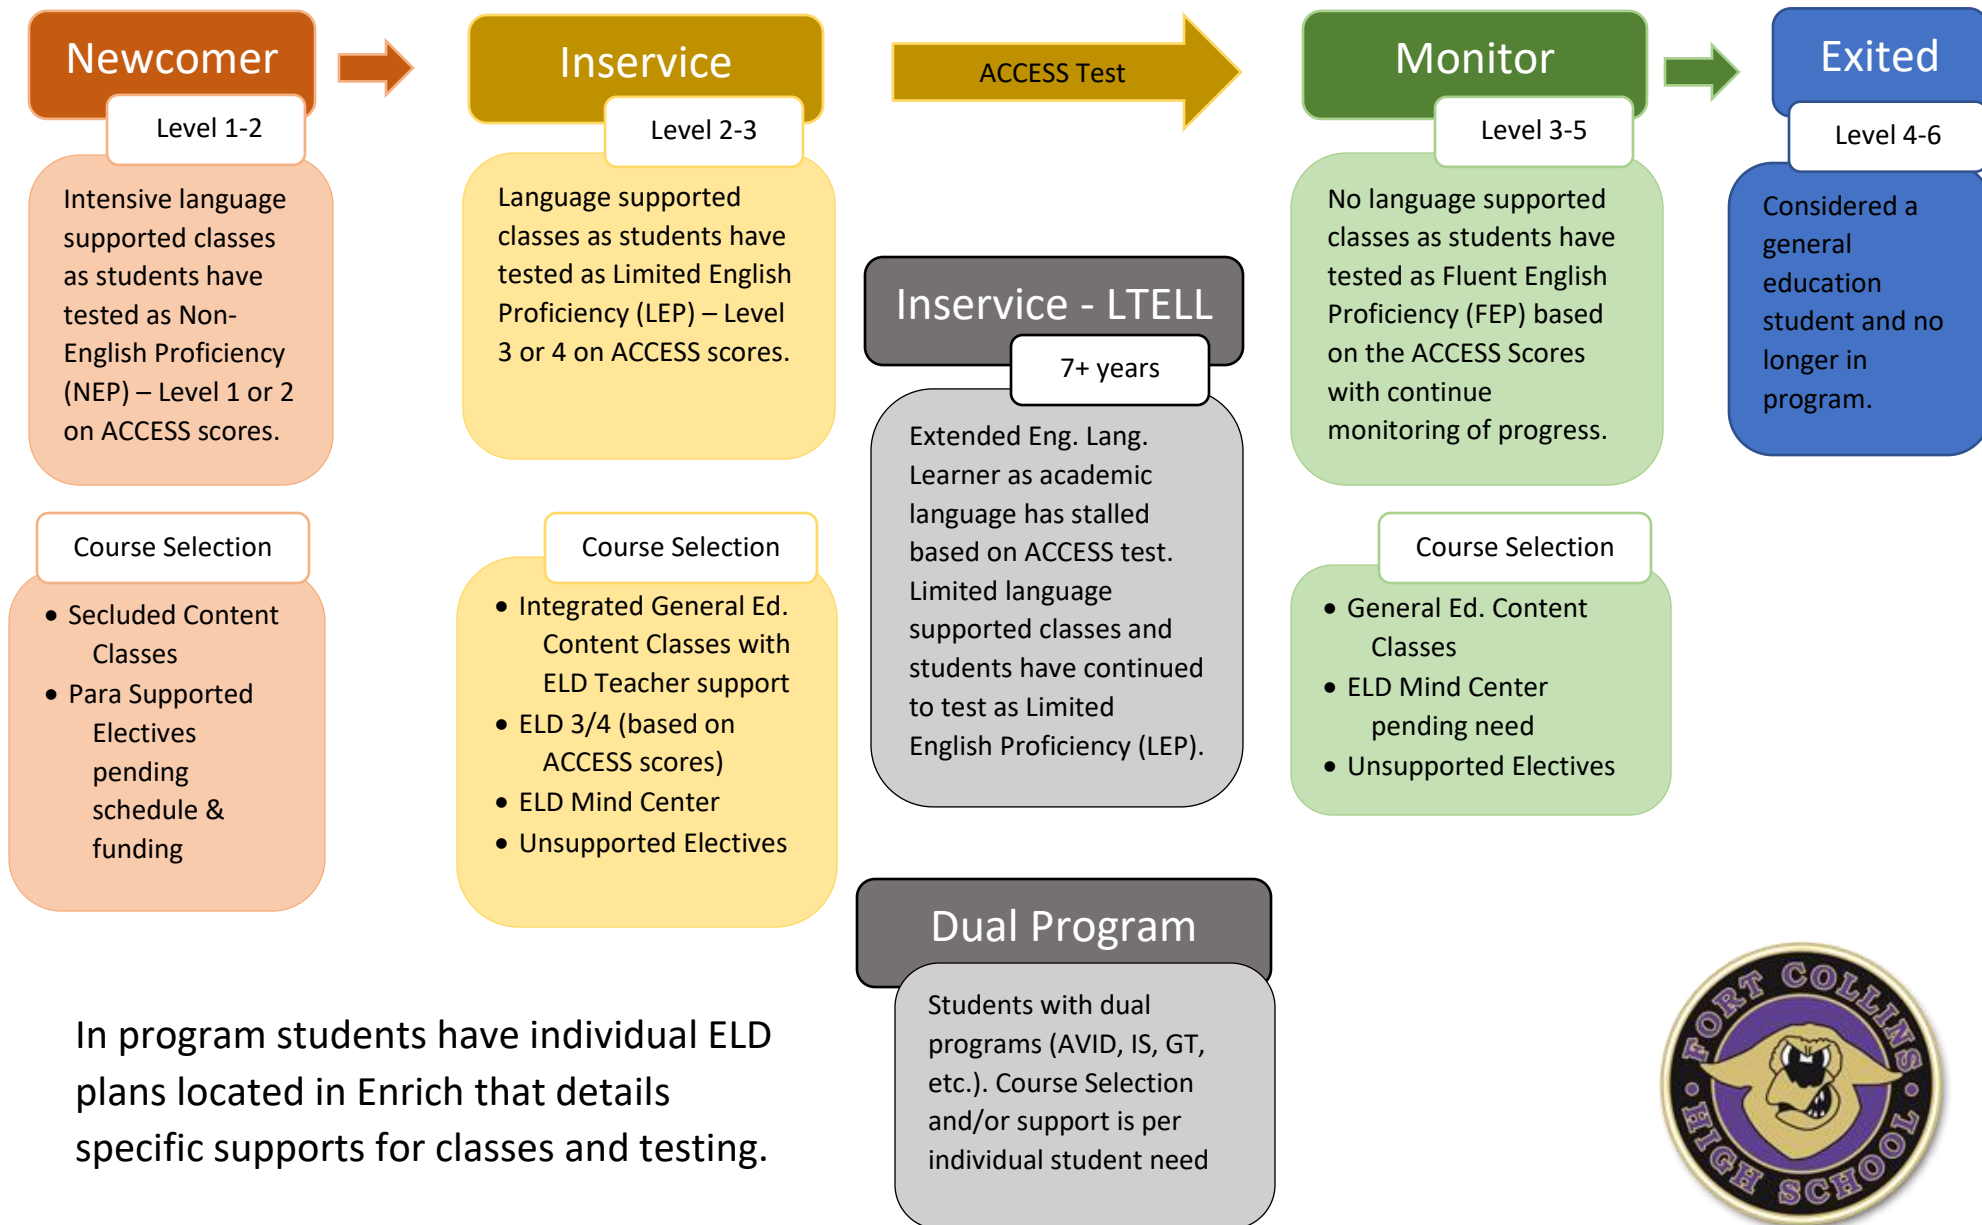

English Language Development Program

at Fort Collins High School

In program students have individual ELD plans located in Enrich that details specific supports for classes and testing.