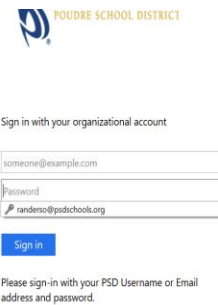

Use your PSD email login. Students: studentID@psdschools.org and their password.

- You will be directed to a page that lists the available Destiny Discover resources in one easy view. You can click on a picture to find information about the book.
- Click on the Search button to find books.