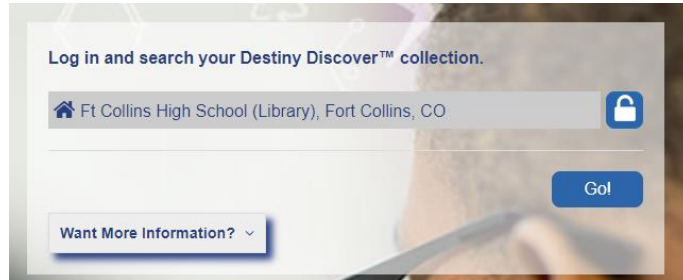

- Select the state and your school. Once your school is chosen Destiny Discover will remember the school site.

- Login using the Poudre Single Sign-on. You will be prompted for a username and password. Students and staff will use the Poudre Single Sign-On blue bar.