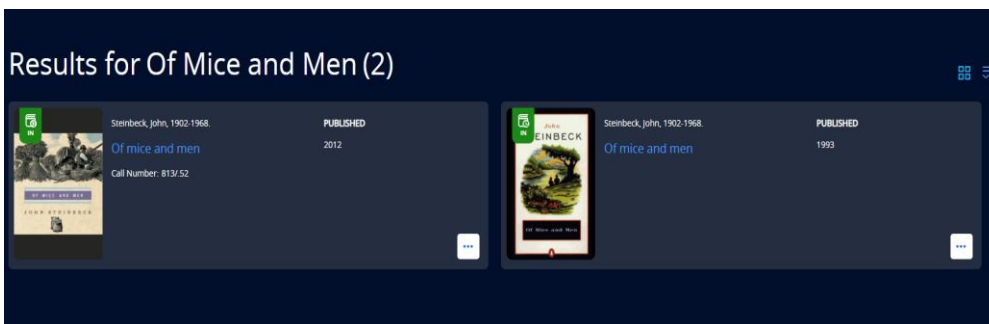

EBooks and Audiobooks

Click on the three dots to see whether an **ebook** can be checked out OR an **audiobook** can be played. Audiobooks should remember where they were stopped so you can play them and stop them.