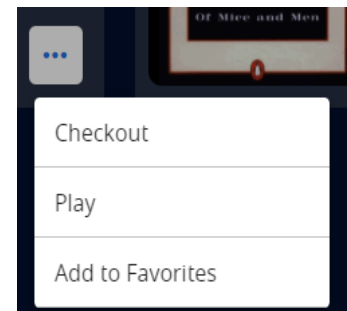

Log in using your account with

Poudre Single Sign-On

Use your PSD email login. Students: studentID@psdschools.org and their password.

- You will be directed to a page that lists the available Destiny Discover resources in one easy view. You can click on a picture to find information about the book.
- Click on the Search button to find books.

EBooks and Audiobooks

Click on the three dots to see whether an **ebook** can be checked out OR an **audiobook** can be played. Audiobooks should remember where they were stopped so you can play them and stop them.