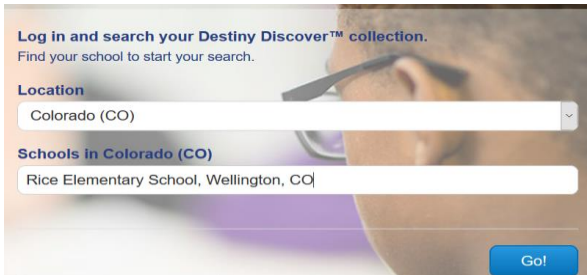

Destiny Discover Instructions: Patron Login Updated 11/3/21

Destiny Discover (formerly FollettShelf) single sign-on is available for staff and students! To access your ebooks and digital audio resources go to <https://www.gofollett.com/aasp/ui/pick/pick>

- Select the state and your school. Once your school is chosen Destiny Discover will remember the school site.

- Login using the Poudre Single Sign-on. You will be prompted for a username and password. Students and staff will use the Poudre Single Sign-On blue bar.

Log in using your account with

Poudre Single Sign-On